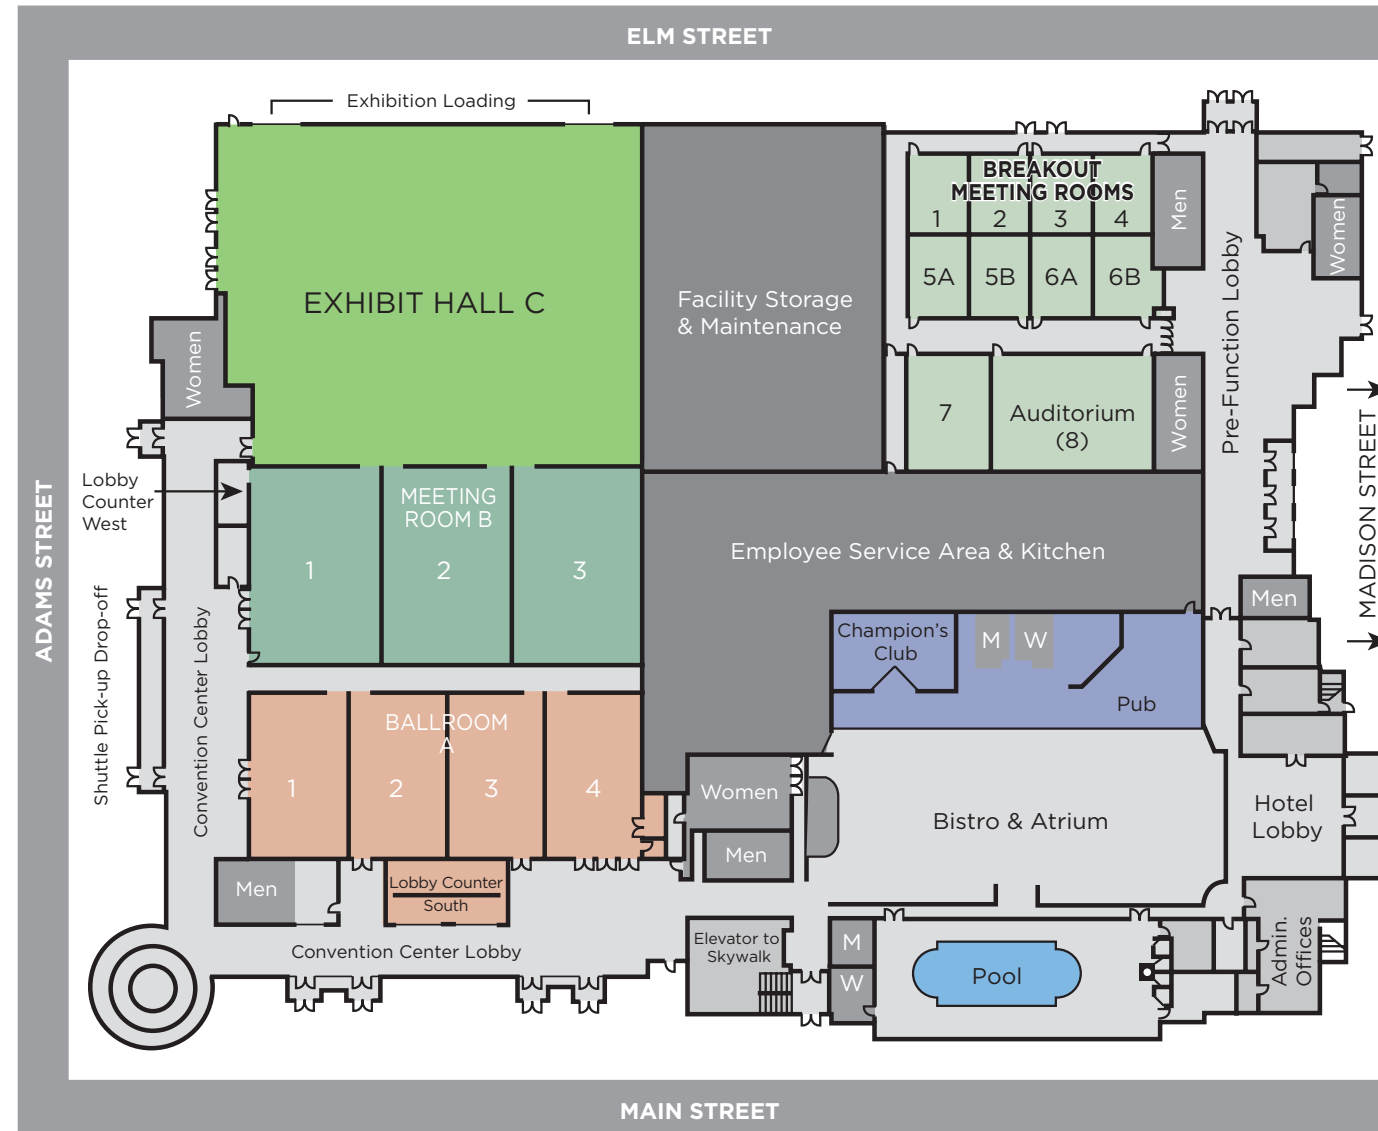

HOTEL SIERRA & KI CONVENTION CENTER COMPLEX FLOOR PLAN

MEETING ROOM	DIMENSIONS	SQ. FT.	BANQUET	CLASSROOM	THEATER	RECEPTION	CONFERENCE	8'x10' BOOTH
Ballrooms A1-A4 each	59 x 34'	2,006	120	90	120	200	50	10
Total Ballroom A	138.5 x 58.5'	8,024	480	360	840	800		40
Meeting Rooms B1-B2-B3	70 x 45'7"	3,200	180	160	330	300	75	20
Total Meeting Room B	70 x 138.2'	9,600	540	480	1,000	900		60
Exhibit Hall C	147 x 118'	17,346	900	880	1,800	1,600		108
Meeting Rooms 1-6B each	29 x 22'	638	30	24	55	50	15	
Meeting Room 7	41 x 30'	1,230	70	50	120	100	25	
Auditorium	40 x 37'	1,480		80				
Champion's Club	40 x 30'	1,200	80	64	80	100	40	

AMENITIES

- Largest meeting facility in Northeastern Wisconsin with over 43,630 square feet of stylish and flexible meeting space
- Connected to and managed by Hotel Sierra
- Within walking distance of over 600 overflow hotel rooms and the Downtown Green Bay entertainment district
- On-site and off-site catering available through Hotel Sierra
- Skywalk access to 1,100 covered parking spaces
- Champion's Club—Modern event space with specialty menu and private upscale wine list
- The KI Convention Center and Hotel Sierra are under one roof for convenient access to your meeting and sleeping suites

EXHIBIT SPACE

- 17,346 square feet of exhibit space
- Accommodates 108 8' x 10' trade show booths
- Two loading bays with easy street-level access (overhead doors 16' x 16')
- Full service exhibition and drayage services
- 32 foot ceiling height
- Easy floor access to 110 and 220 volt outlets